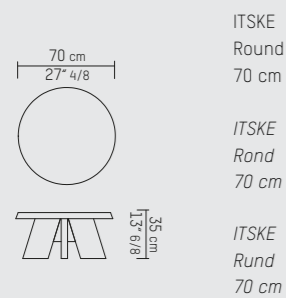

### ENGLISH

Round or rectangular, satin or high gloss or oak, ITSKE coffee tables work in harmony together- overlapped, mixed and matched. Three versions lend subtle elegance to any lounge area, with interwoven legs and table tray edges echoing the slanted leg design. ITSKE is little sister to the IDS dining table.

PIETBOON

ITSKE  
COFFEE TABLE

SPECIFICATION  
SPECIFICATIE  
SPEZIFIKATION

**ENGLISH**

Colors oak	Black (BL), Dark brown (WE), Taupe (TP), Grey (GR), Grey brown (GB), Natural (BG), Dust grey (DG), Smoke grey (SG), White (WH), Opaque white (OW).	
Colors MDF	Black RAL 9004, Taupe Sikkens E8.12.31, Grey RAL 7022, Beige Grey RAL 7006, Stone Grey RAL 7030, Light Grey Sikkens G0.05.70, Dust Grey RAL 7044) White RAL 9003.	
Material	1) Varnished solid oak. 2) MDF with satin or high gloss finish.	
Weight / CBM	Round 70 cm	25 kg / 0,09 m <sup>3</sup>
	Round 100 cm	38 kg / 0,14 m <sup>3</sup>
	Rectangle 160 cm	55 kg / 0,28 m <sup>3</sup>