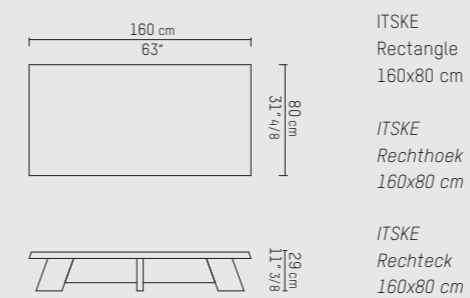

ITSKE COFFEE TABLE

ENGLISH

Round or rectangular, satin or high gloss or oak, ITSKE coffee tables work in harmony together- overlapped, mixed and matched. Three versions lend subtle elegance to any lounge area, with interwoven legs and table tray edges echoing the slanted leg design. ITSKE is little sister to the IDS dining table.

NEDERLANDS

Rond of vierkant, mat of hoogglans of eiken, de ITSKE salontafels werken harmonieus samen. Gedeeltelijk overlappend en op alle mogelijke manieren te combineren. Alle drie varianten geven uw lounge een elegante uitstraling. In de afgeschuinde randen van het tafelblad komt het design van de kruispoot terug. ITSKE is het kleine zusje van de eetkamertafel IDS.

DEUTSCH

Ob oval oder rechteckig, mit einer seidenmatten Oberfläche oder in Hochglanz oder in Eiche, ITSKE Couchtische wirken harmonisch zusammen und sind beliebig kombinierbar. Drei verschiedene Versionen verleihen jedem Wohnzimmer schlichte Eleganz. Die verschränkten Beine und die abgeschrägte Tischkante spiegeln die schrägen Beine wieder. ITSKE ist der kleine Bruder des IDS Esstischs.