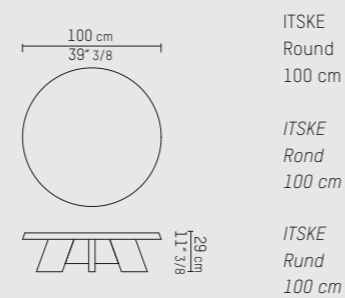

ITSKE COFFEE TABLE

ENGLISH

Round or rectangular, satin or high gloss or oak, ITSKE coffee tables work in harmony together- overlapped, mixed and matched. Three versions lend subtle elegance to any lounge area, with interwoven legs and table tray edges echoing the slanted leg design. ITSKE is little sister to the IDS dining table.

NEDERLANDS

Rond of vierkant, mat of hoogglans of eiken, de ITSKE salontafels werken harmonieus samen. Gedeeltelijk overlappend en op alle mogelijke manieren te combineren. Alle drie varianten geven uw lounge een elegante uitstraling. In de afgeschuinde randen van het tafelblad komt het design van de kruispoot terug. ITSKE is het kleine zusje van de eetkamertafel IDS.

DEUTSCH

Ob oval oder rechteckig, mit einer seidenmatten Oberfläche oder in Hochglanz oder in Eiche, ITSKE Couchtische wirken harmonisch zusammen und sind beliebig kombinierbar. Drei verschiedene Versionen verleihen jedem Wohnzimmer schlichte Eleganz. Die verschränkten Beine und die abgeschrägte Tischkante spiegeln die schrägen Beine wieder. ITSKE ist der kleine Bruder des IDS Esstischs.