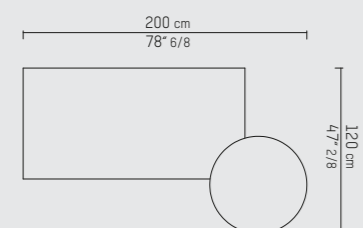

ITSKE COFFEE TABLE

ENGLISH

Round or rectangular, satin or high gloss or oak, ITSKE coffee tables work in harmony together- overlapped, mixed and matched. Three versions lend subtle elegance to any lounge area, with interwoven legs and table tray edges echoing the slanted leg design. ITSKE is little sister to the IDS dining table.

NEDERLANDS

Rond of vierkant, mat of hoogglans of eiken, de ITSKE salontafels werken harmonieus samen. Gedeeltelijk overlappend en op alle mogelijke manieren te combineren. Alle drie varianten geven uw lounge een elegante uitstraling. In de afgeschuinde randen van het tafelblad komt het design van de kruispoot terug. ITSKE is het kleine zusje van de eetkamertafel IDS.

DEUTSCH

Ob oval oder rechteckig, mit einer seidenmatten Oberfläche oder in Hochglanz oder in Eiche, ITSKE Couchtische wirken harmonisch zusammen und sind beliebig kombinierbar. Drei verschiedene Versionen verleihen jedem Wohnzimmer schlichte Eleganz. Die verschränkten Beine und die abgeschrägte Tischkante spiegeln die schrägen Beine wieder. ITSKE ist der kleine Bruder des IDS Esstischs.